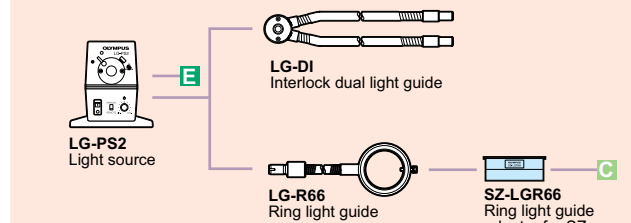

Olympus® SZX7 System Diagram

*1 Focusing unit (SZX2-FOF, SZX-FOFH or SZX-FO) and SZX-STF are required when mounting fluorescent unit.
 *2 SZX2-FOFH and SZX2-STL2 are required when using SZX-SDO2.
 *3 Please contact your nearest Olympus dealer for applicable cameras.
 *4 SZH-P400 and SZH-P600 can be attached to the transmitted light illuminators.

*5 Equipped to SZX2-ILLC10.
 *6 Please contact your nearest Olympus dealer for applicable observation tube combination.
 *7 Not available in some areas.
 *8 SZ-LW61 cannot be combined with SZX2-ILST.

Olympus® SZX61/51 System Diagram

*1 SZH-P400 and SZH-P600 can be attached to the transmitted light illuminators. *2 Not available in some areas.

Compact fiber optics system/SZ2-LGB

High power fiber optics system/LG-PS2

Ring light illumination

*3 SZ-LW61 cannot be combined with SZ2-ILST.

Reflected illumination/LSGA

*4 IHA is mountable to SZ2-ST, SZ2-STB1, SZ2-STB3, SZ2-ST5 and TL-3.

*5 IHD is mountable to SZ2-STB1 and SZ2-ST5.

*6 IHE is mountable to SZ2-ST.