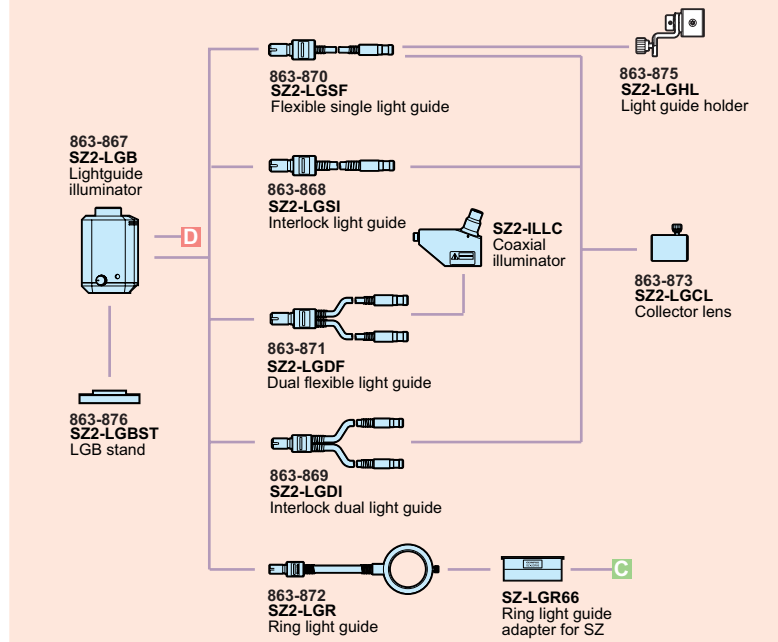

Olympus® SZX7 System Diagram

*1 Focusing unit (SZX2-FOF, SZX-FOFH or SZX-FO) and SZX-STF are required when mounting fluorescent unit.
 *2 SZX2-FOFH and SZX2-STL2 are required when using SZX-SDO2.
 *3 Please contact your nearest Olympus dealer for applicable cameras.
 *4 SZH-P400 and SZH-P600 can be attached to the transmitted light illuminators.

*5 Equipped to SZX2-ILLC10.
 *6 Please contact your nearest Olympus dealer for applicable observation tube combination.
 *7 Not available in some areas.
 *8 SZ-LW61 cannot be combined with SZX2-ILST.

Olympus® SZX61/51 System Diagram

*1 SZH-P400 and SZH-P600 can be attached to the transmitted light illuminators. *2 Not available in some areas.

Compact fiber optics system/SZ2-LGB

High power fiber optics system/LG-PS2

Ring light illumination

*3 SZ-LW61 cannot be combined with SZ2-ILST.

Reflected illumination/LSGA

*4 IHA is mountable to SZ2-ST, SZ2-STB1, SZ2-STB3, SZ2-ST5 and TL-3.

*5 IHD is mountable to SZ2-STB1 and SZ2-ST5.

*6 IHE is mountable to SZ2-ST.