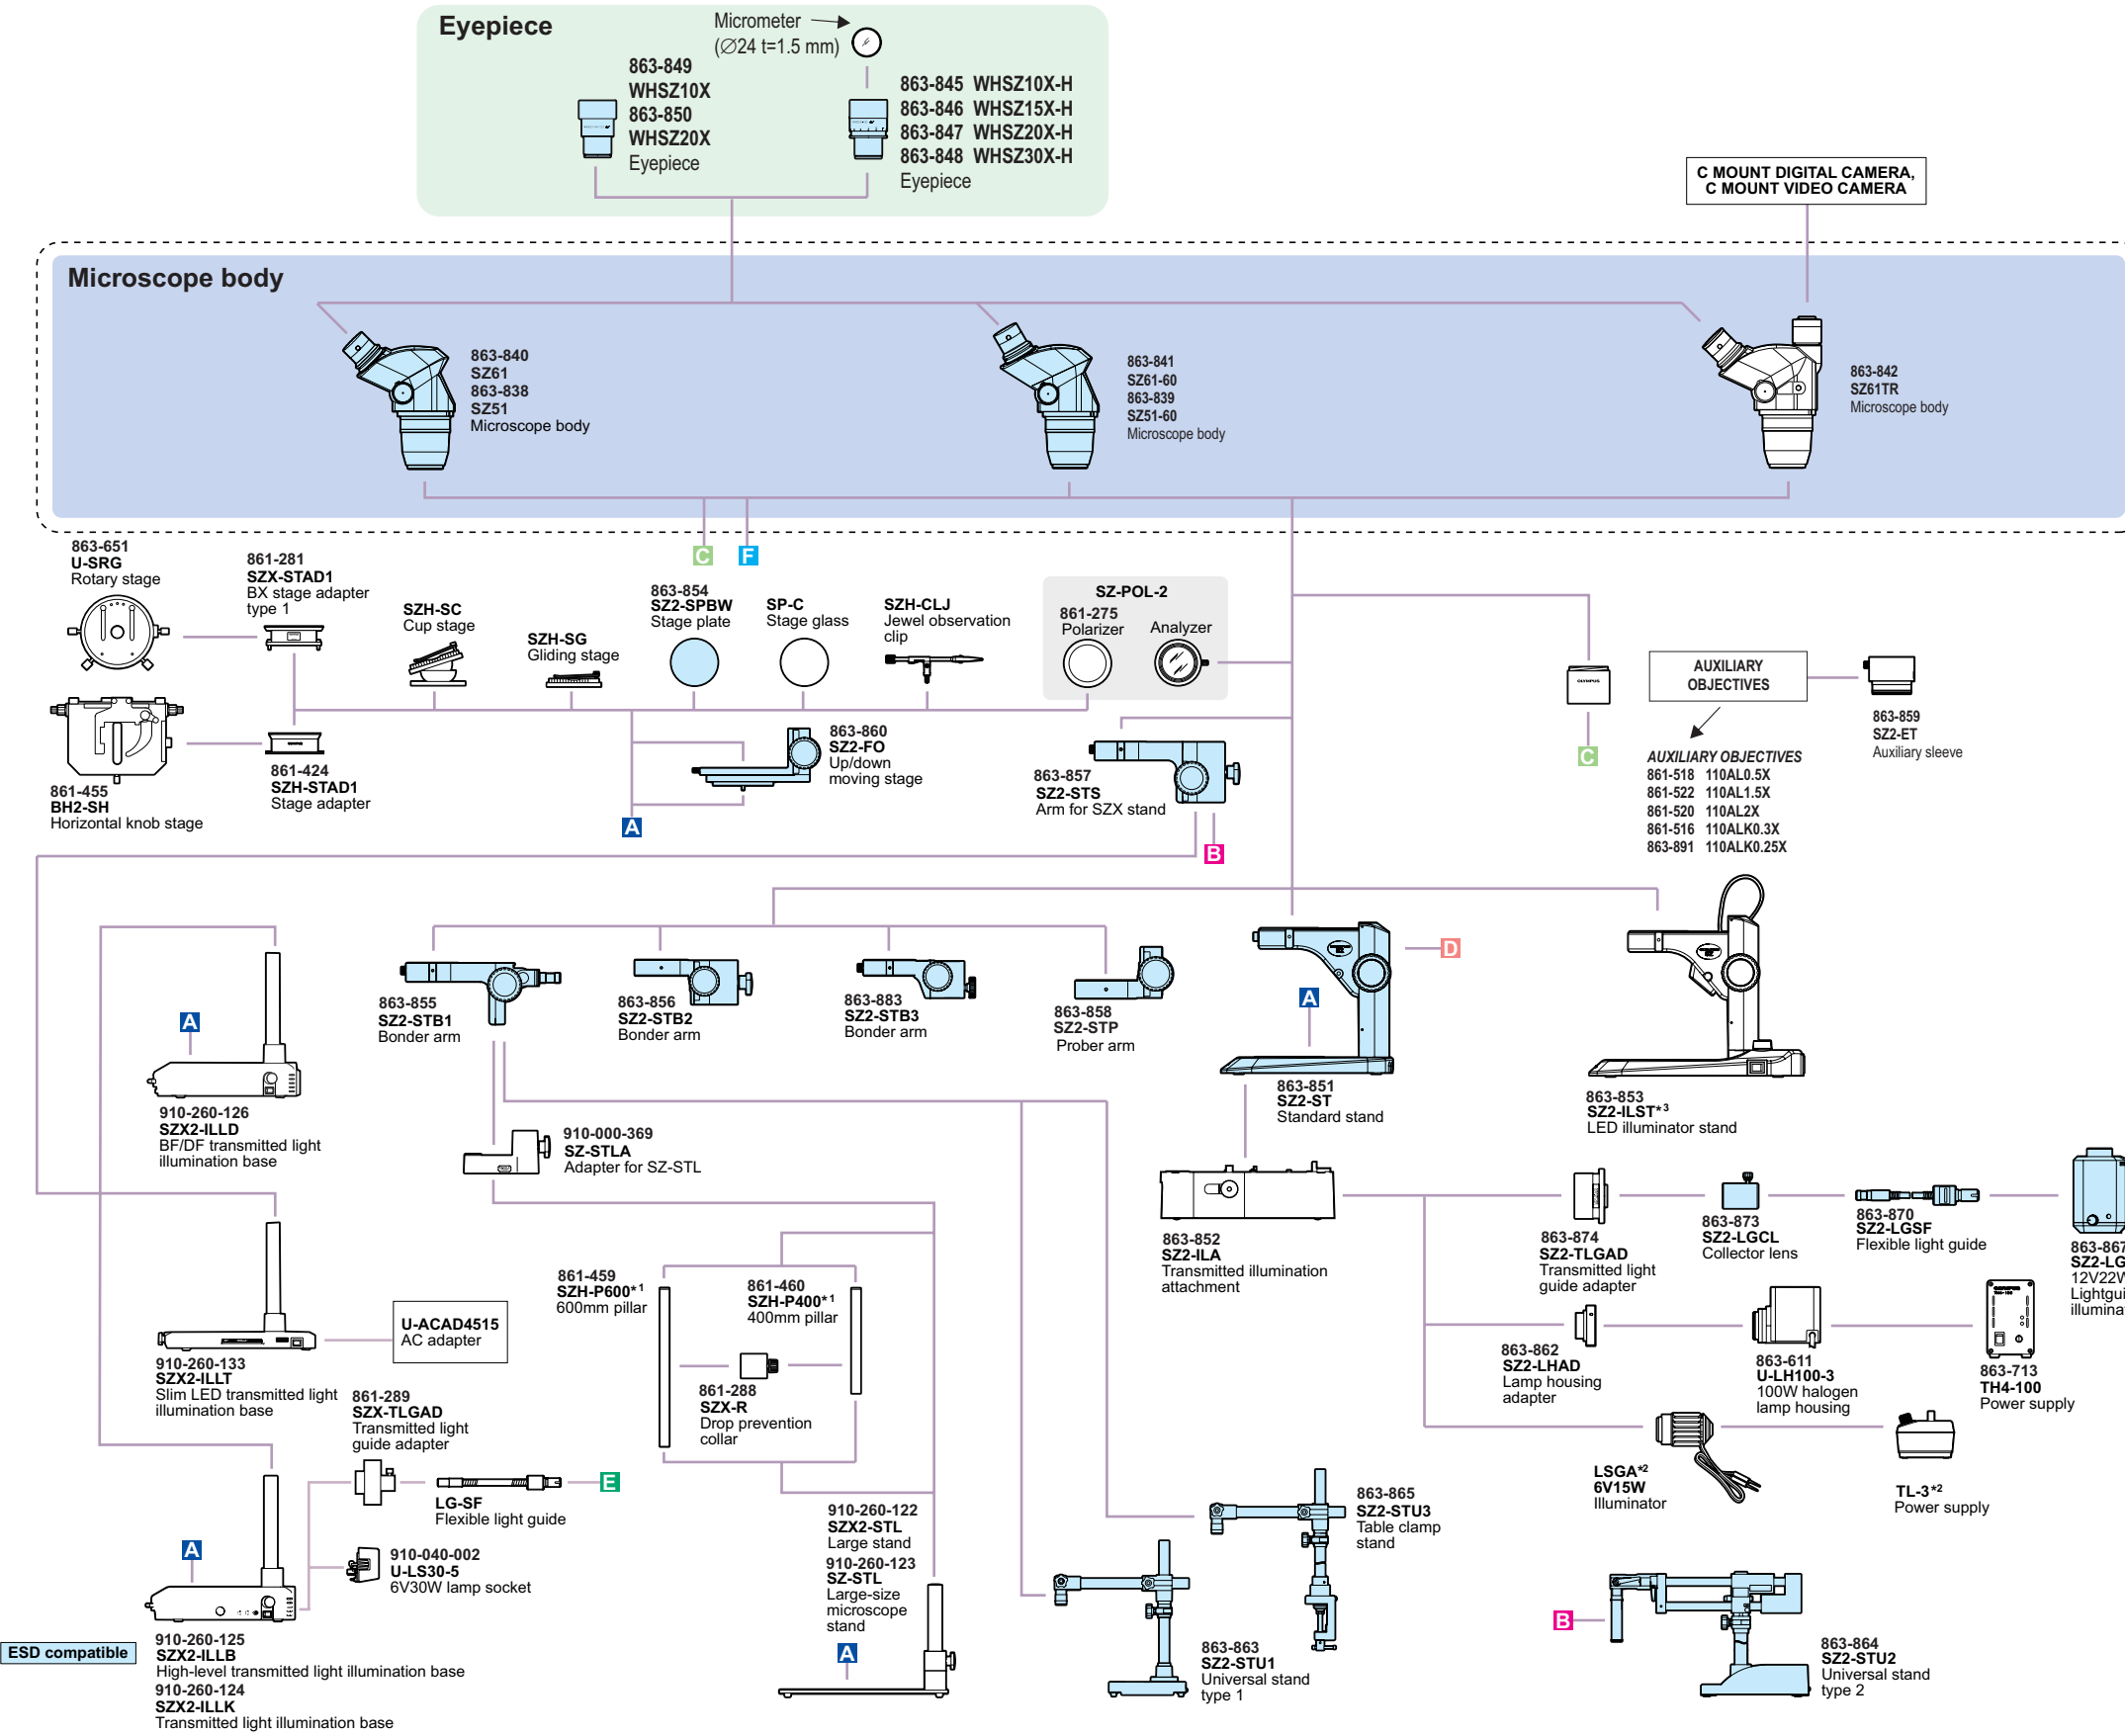

Olympus® SZX7 System Diagram

*1 Focusing unit (SZX2-FOF, SZX-FOFH or SZX-FO) and SZX-STF are required when mounting fluorescent unit.
 *2 SZX2-FOFH and SZX2-STL2 are required when using SZX-SDO2.
 *3 Please contact your nearest Olympus dealer for applicable cameras.
 *4 SZH-P400 and SZH-P600 can be attached to the transmitted light illuminators.

*5 Equipped to SZX2-ILLC10.
 *6 Please contact your nearest Olympus dealer for applicable observation tube combination.
 *7 Not available in some areas.
 *8 SZ-LW61 cannot be combined with SZX2-ILST.

Olympus® SZX61/51 System Diagram

*1 SZH-P400 and SZH-P600 can be attached to the transmitted light illuminators. *2 Not available in some areas.

Compact fiber optics system/SZ2-LGB

High power fiber optics system/LG-PS2

Ring light illumination

*3 SZ-LW61 cannot be combined with SZ2-ILST.

Reflected illumination/LSGA

*4 IHA is mountable to SZ2-ST, SZ2-STB1, SZ2-STB3, SZ2-ST5 and TL-3.

*5 IHD is mountable to SZ2-STB1 and SZ2-ST5.

*6 IHE is mountable to SZ2-ST.