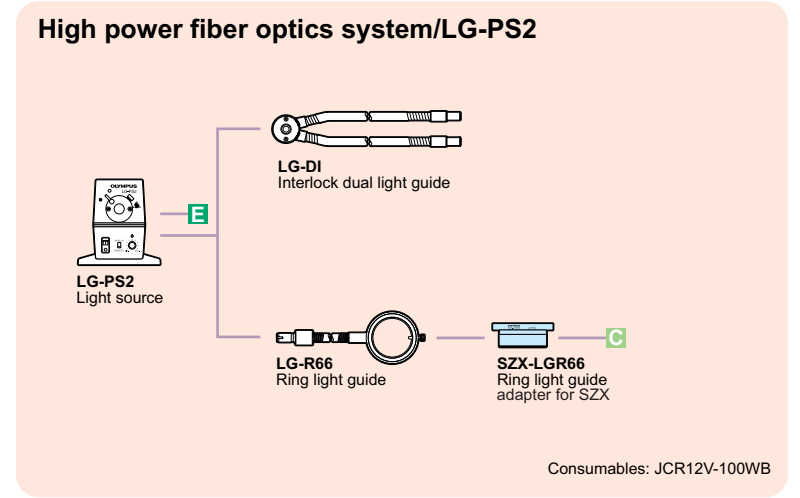

Olympus® SZX7 System Diagram

*1 Focusing unit (SZX2-FOF, SZX-FOFH or SZX-FO) and SZX-STF are required when mounting fluorescent unit.
 *2 SZX2-FOFH and SZX2-STL2 are required when using SZX-SDO2.
 *3 Please contact your nearest Olympus dealer for applicable cameras.
 *4 SZH-P400 and SZH-P600 can be attached to the transmitted light illuminators.

*5 Equipped to SZX2-ILLC10.
 *6 Please contact your nearest Olympus dealer for applicable observation tube combination.
 *7 Not available in some areas.
 *8 SZ-LW61 cannot be combined with SZX2-ILST.

Olympus® SZX61/51 System Diagram

*1 SZH-P400 and SZH-P600 can be attached to the transmitted light illuminators. *2 Not available in some areas.

Compact fiber optics system/SZ2-LGB

High power fiber optics system/LG-PS2

Ring light illumination