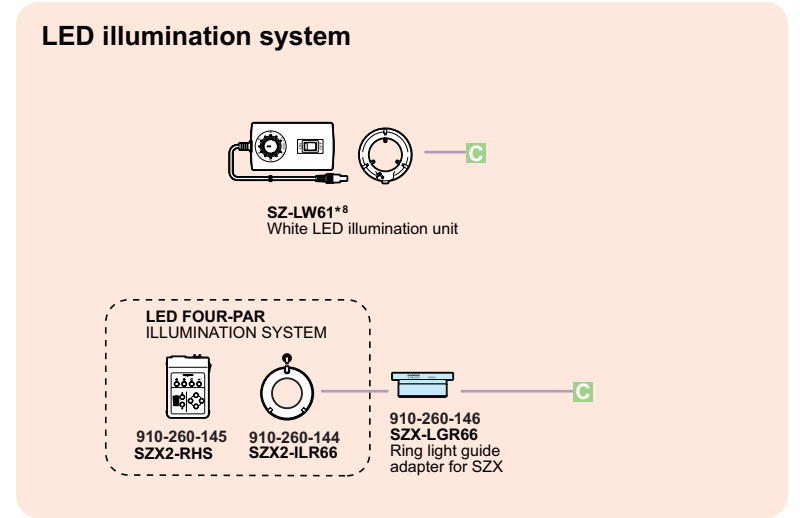

Olympus® SZX7 System Diagram

*1 Focusing unit (SZX2-FOF, SZX-FOFH or SZX-FO) and SZX-STF are required when mounting fluorescent unit.
 *2 SZX2-FOFH and SZX2-STL2 are required when using SZX-SDO2.
 *3 Please contact your nearest Olympus dealer for applicable cameras.
 *4 SZH-P400 and SZH-P600 can be attached to the transmitted light illuminators.

*5 Equipped to SZX2-ILLC10.
 *6 Please contact your nearest Olympus dealer for applicable observation tube combination.
 *7 Not available in some areas.
 *8 SZ-LW61 cannot be combined with SZX2-ILST.

Olympus® SZX61/51 System Diagram

*1 SZH-P400 and SZH-P600 can be attached to the transmitted light illuminators. *2 Not available in some areas.

Compact fiber optics system/SZ2-LGB

High power fiber optics system/LG-PS2

Ring light illumination

*3 SZ-LW61 cannot be combined with SZ2-ILST.

Reflected illumination/LSGA

*4 IHA is mountable to SZ2-ST, SZ2-STB1, SZ2-STB3, SZ2-ST5 and TL-3.

*5 IHD is mountable to SZ2-STB1 and SZ2-ST5.

*6 IHE is mountable to SZ2-ST.