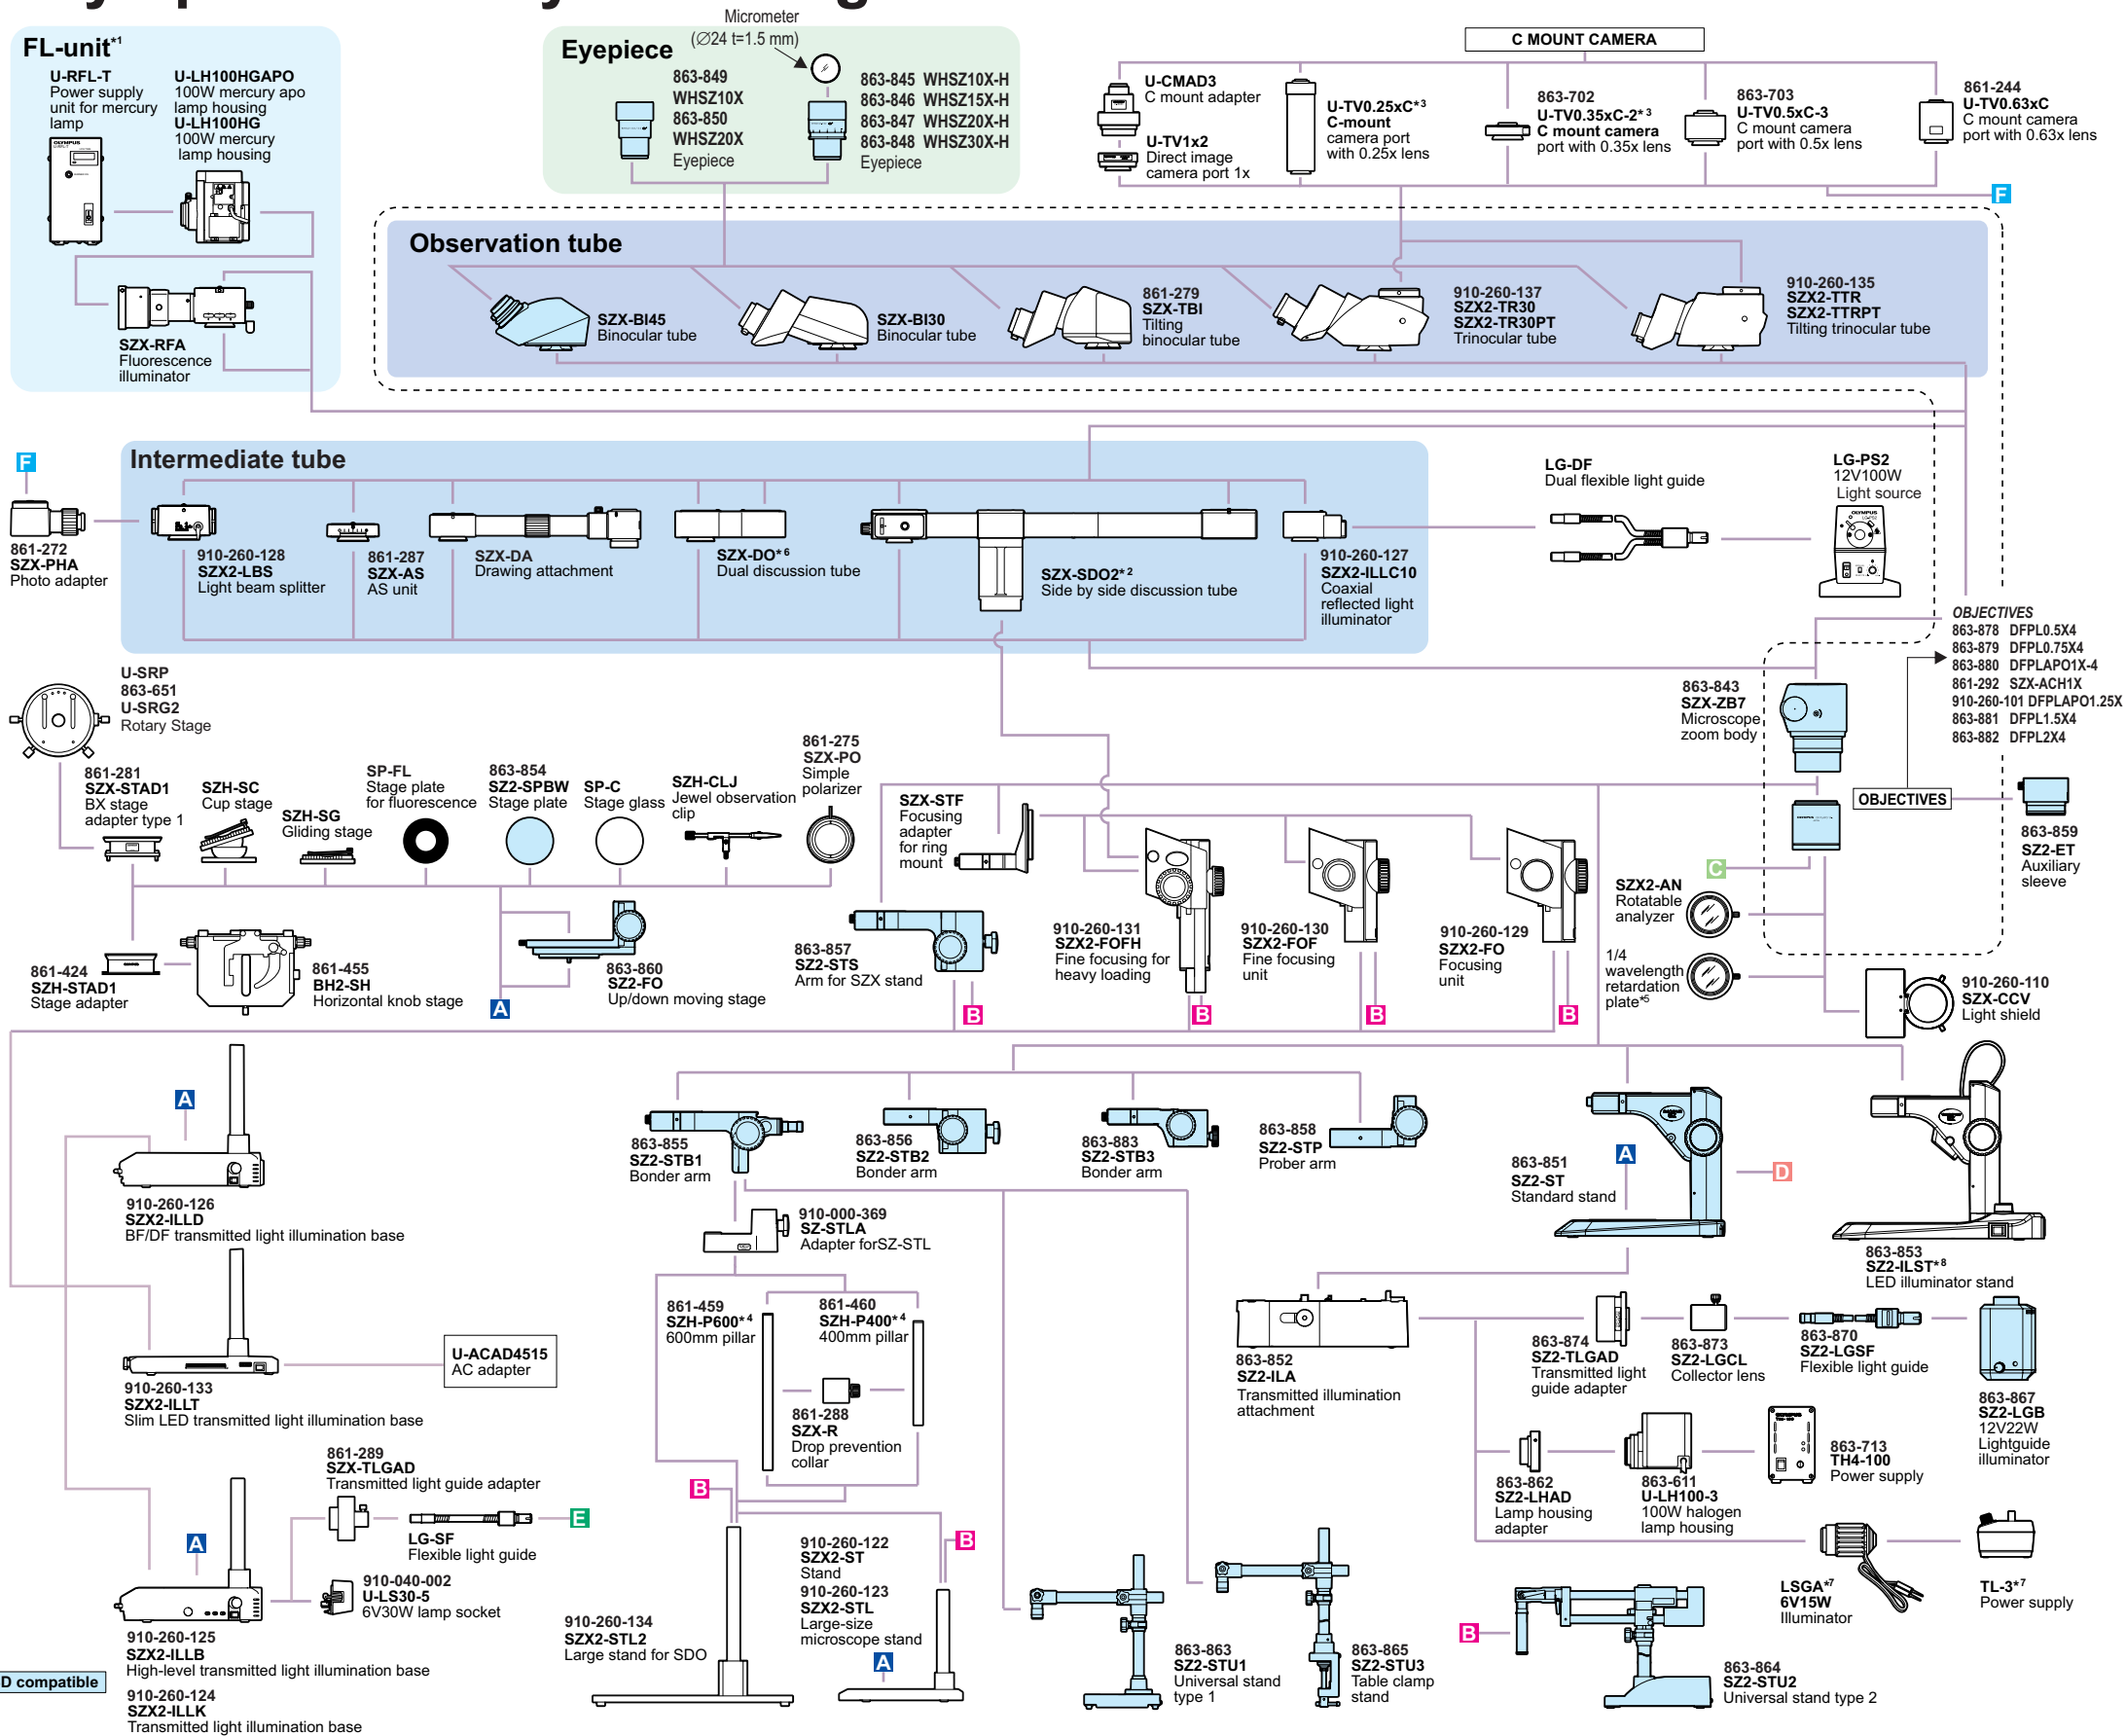

Olympus® SZX7 System Diagram

*1 Focusing unit (SZX2-FOF, SZX-FOFH or SZX-FO) and SZX-STF are required when mounting fluorescent unit.
 *2 SZX2-FOFH and SZX2-STL2 are required when using SZX-SDO2.
 *3 Please contact your nearest Olympus dealer for applicable cameras.
 *4 SZH-P400 and SZH-P600 can be attached to the transmitted light illuminators.

*5 Equipped to SZX2-ILLC10.
 *6 Please contact your nearest Olympus dealer for applicable observation tube combination.
 *7 Not available in some areas.
 *8 SZ-LW61 cannot be combined with SZX2-ILST.

Olympus® SZX61/51 System Diagram

*1 SZH-P400 and SZH-P600 can be attached to the transmitted light illuminators. *2 Not available in some areas.

Compact fiber optics system/SZ2-LGB

High power fiber optics system/LG-PS2

Ring light illumination

*3 SZ-LW61 cannot be combined with SZ2-ILST.

Reflected illumination/LSGA

*4 IHA is mountable to SZ2-ST, SZ2-STB1, SZ2-STB3, SZ2-ST5 and TL-3.

*5 IHD is mountable to SZ2-STB1 and SZ2-ST5.

*6 IHE is mountable to SZ2-ST.