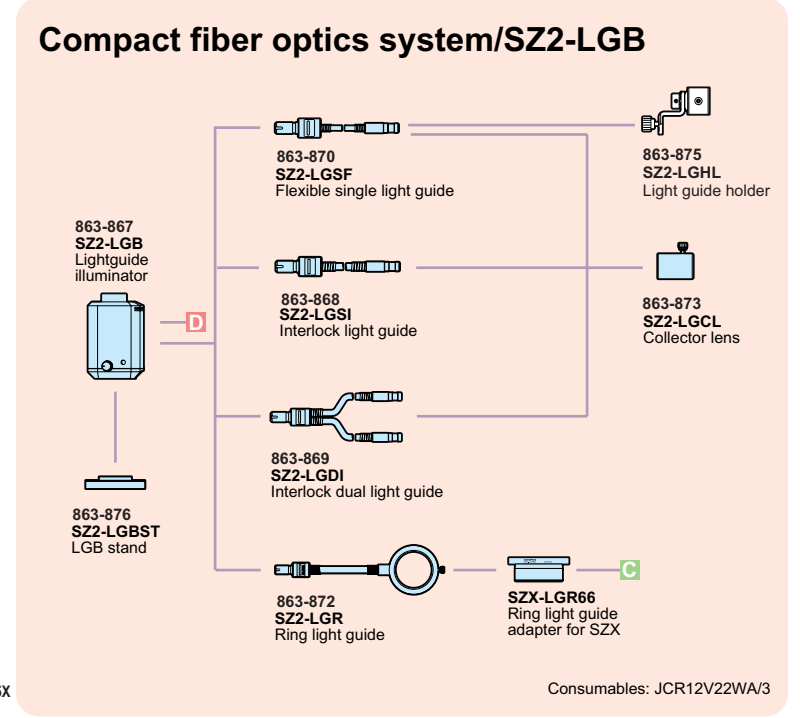

Olympus® SZX7 System Diagram

*1 Focusing unit (SZX2-FOF, SZX-FOFH or SZX-FO) and SZX-STF are required when mounting fluorescent unit.
 *2 SZX2-FOFH and SZX2-STL2 are required when using SZX-SDO2.
 *3 Please contact your nearest Olympus dealer for applicable cameras.
 *4 SZH-P400 and SZH-P600 can be attached to the transmitted light illuminators.

*5 Equipped to SZX2-ILLC10.
 *6 Please contact your nearest Olympus dealer for applicable observation tube combination.
 *7 Not available in some areas.
 *8 SZ-LW61 cannot be combined with SZX2-ILST.

Olympus® SZX61/51 System Diagram

*1 SZH-P400 and SZH-P600 can be attached to the transmitted light illuminators. *2 Not available in some areas.

Compact fiber optics system/SZ2-LGB

High power fiber optics system/LG-PS2

Ring light illumination