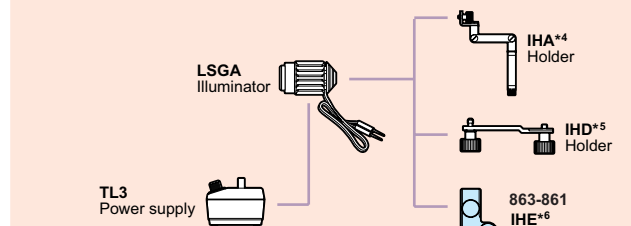

*5 Equipped to SZX2-ILLC10.
 *6 Please contact your nearest Olympus dealer for applicable observation tube combination.
 *7 Not available in some areas.
 *8 SZ-LW61 cannot be combined with SZX2-ILST.

Olympus® SZX61/51 System Diagram

*1 SZH-P400 and SZH-P600 can be attached to the transmitted light illuminators. *2 Not available in some areas.

Compact fiber optics system/SZ2-LGB

High power fiber optics system/LG-PS2

Ring light illumination

*3 SZ-LW61 cannot be combined with SZ2-ILST.

Reflected illumination/LSGA

*4 IHA is mountable to SZ2-ST, SZ2-STB1, SZ2-STB3, SZ2-ST5 and TL-3.

*5 IHD is mountable to SZ2-STB1 and SZ2-ST5.

*6 IHE is mountable to SZ2-ST.